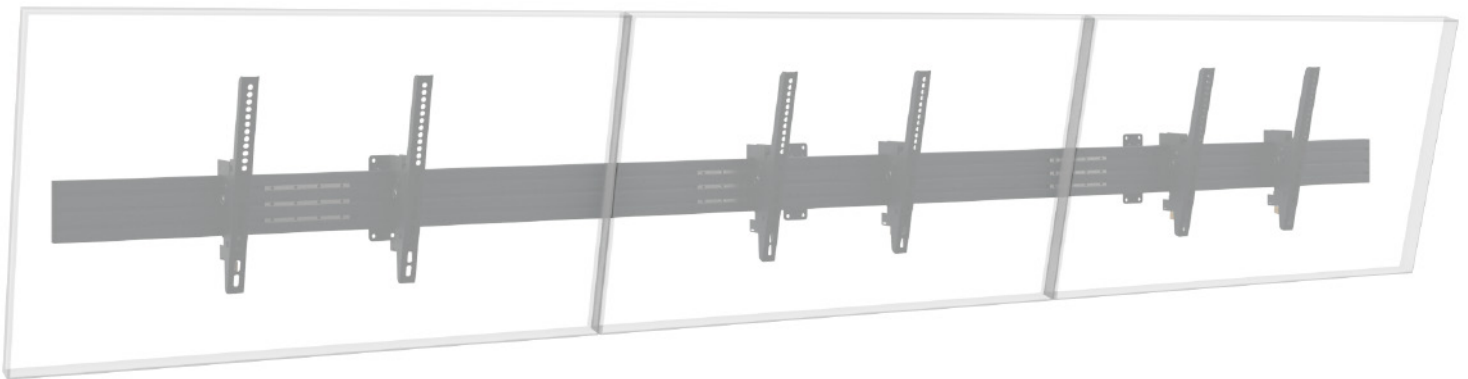

## CPS MENUBOARD W3L 46 - 65“

comPROnents® complete solution

Item no.: 3305

The CPS Menuboard W3L 46 - 65“ is a wall mounting system.

The system is suitable for three screens between 46-65“ | 117 - 165 cm screen diagonal, which are mounted side-by-side.

The screens are mounted in landscape orientation.

The VESA mountings can be fitted with a maximum of VESA 600 x 400 mm and can also be tilted from 0 to 20°.

The total width of the system is 3509 mm. This can be shortened if necessary.

Cables are routed via cable clips on the rails.

The surfaces of the components are protected by an impact and scratch resistant powder coating in black.

The maximum load is 50 kg per screen.

The complete solution can be combined and extended with the components of the comPROnents® series without restriction and thus offer further application possibilities.

## CPS MENUBOARD W3L 46 - 65“

comPROnents® complete solution

Item no.: 3305

- System for wall mounting
- 3x 46 - 65" | 117 - 165 cm | side-by-side
- VESA max. 600 x 400 mm
- Landscape
- VESA mount tiltable from 0 to 20°
- Cable routing via cable clips on the rails
- 50 kg max. load, per screen
- 3509 mm total width - can be shortened if required
- Colour: black
- combinable & expandable with comPROnents® series